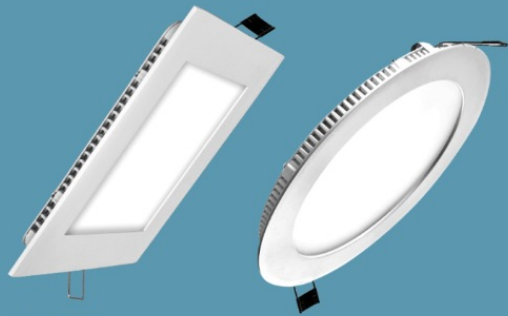

## SLIM PANEL

6/9W

### 6/9W

**WATTAGE** 6/9W

**POWER FACTOR** >0.65PF

**CRI** 70%

**INPUT VOLTAGE** 90V - 325V, 50Hz

**COLOURS AVAILABLE** COLOURS AVAILABLE CW, NW, WW, RED, GREEN, BLUE, PINK, AMBER (OTHER COLOURS CAN BE CUSTOMIZED)